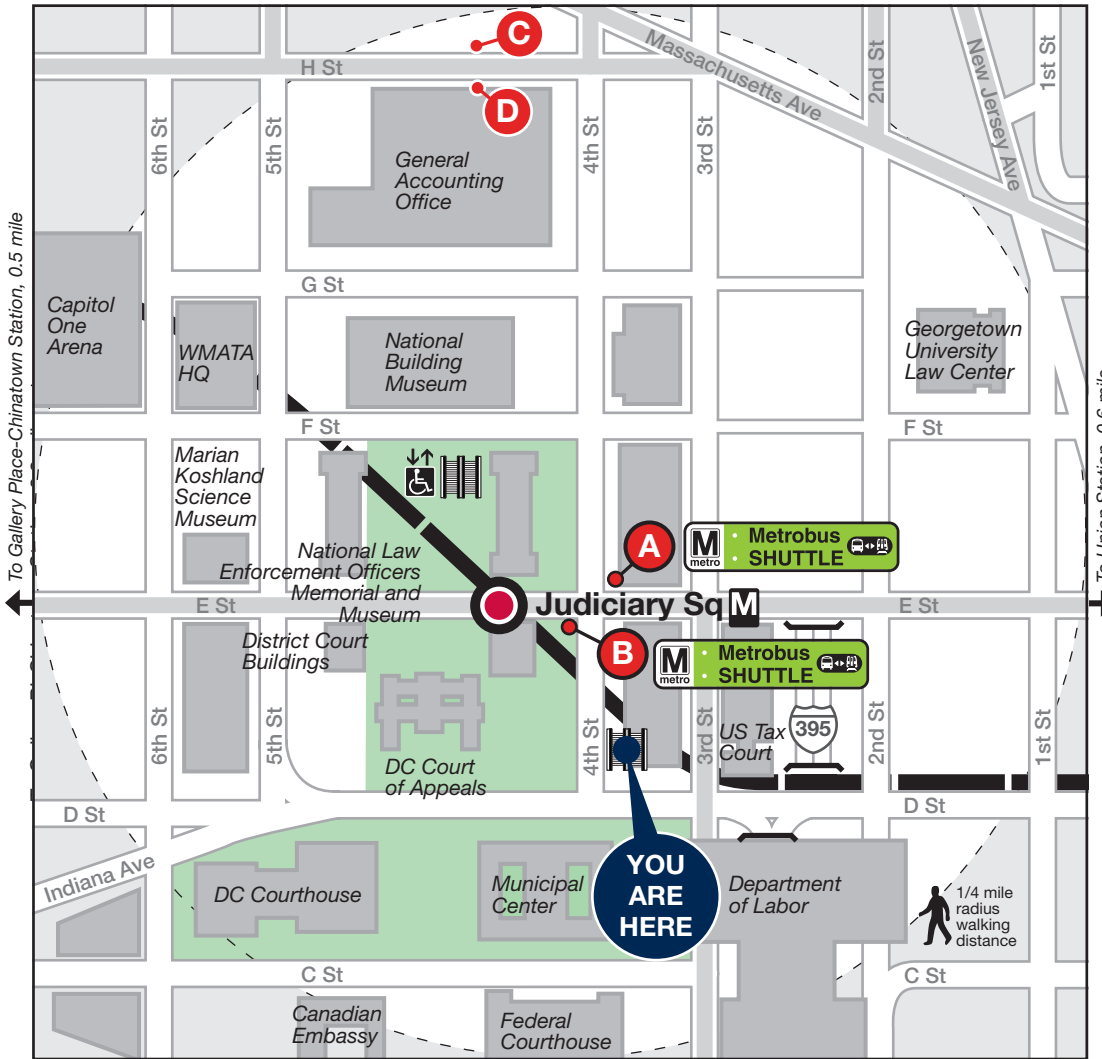

Station Vicinity Map Judiciary Sq

LEGEND

A Bus Stop (on the street) **A** Bus Bay (at the station)

The lettered discs on this map will help you locate the bus stop or bay near this station. Be advised the letters are not displayed on the street bus stops.

- Elevator
- Escalator
- Bus Route
- Metrorail Station and line

07.023.EVAC-0622

A B M Metrobus SHUTTLE

In the event of an emergency, this bus stop will also be served by shuttle buses.

Approximate walking distance to the next Metro Station from this exit

	Distance	Time
Gallery Place ●●●	0.5 mile	10 mins
Turn right on 4th St and go one block to E St, turn left on E St and go 3 blocks to 7th St, turn right on 7th St and go one block.		
Union Station ●	0.6 mile	12 mins
Turn right on 4th St and go one block to E St, turn right and go 4 blocks to Massachusetts Ave/1st St.		

BUS SERVICE AND BOARDING LOCATIONS

Route	Destination	Board at
METROBUS FREQUENT SERVICE		
80	Fort Totten M	D
80	McPherson Sq M	C
X2	McPherson Sq M	D
X2	Minnesota Ave M	C

Route	Destination	Board at
METROBUS		
D6	Stadium-Armory M	B
D6	Sibley Hospital	A